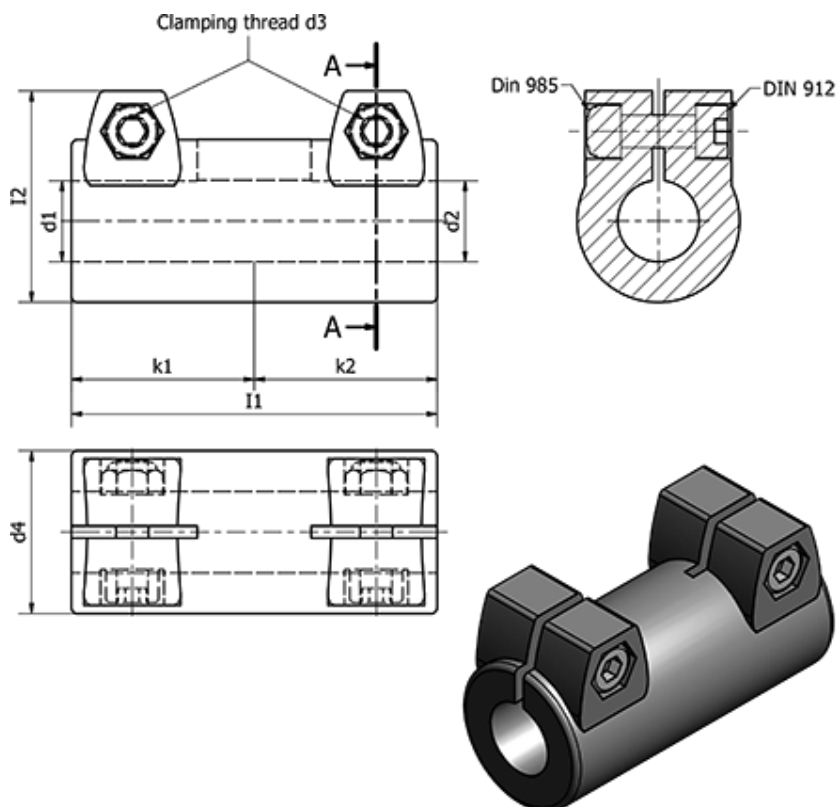

Article number: 20242B48B482SW

Description: E+G Connecting tubes - GN 242-B48-B48-2-SW

## Measures

Clamping kit for d3 = GN 911-M10-50

d1 = B48  
 d2 = B48  
 d3 = M10  
 d4 = 65  
 I1 = 140  
 I2 = 77.5  
 k1 = 70

k2 = 70  
 Weight (g) = 748